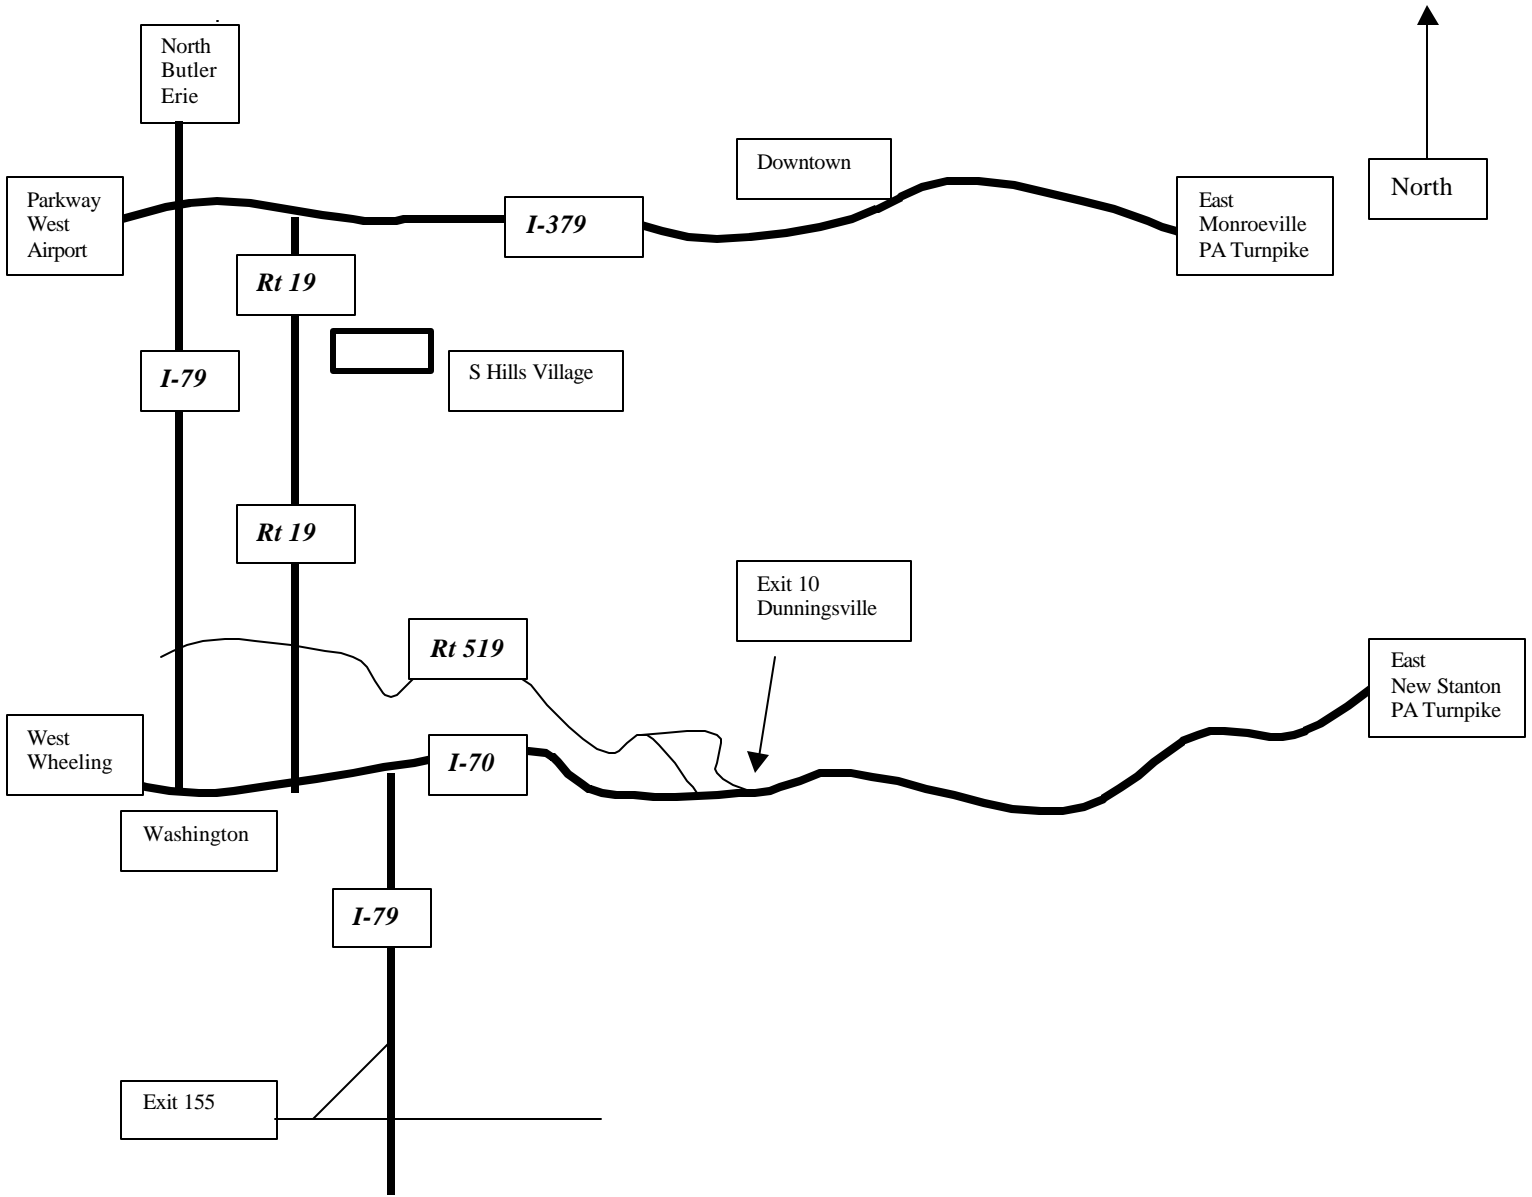

West Virginia University (page 1)

Morgantown, WV

Directions

From North/West

I-79 South	to West Virginia Border (Approx 53 miles from Exit 11)
I-79 South	Pennsylvania Border to Exit 155 (Approx 3 miles)
Exit 155	West Virginia University Exit
	Turn Left at end of exit ramp